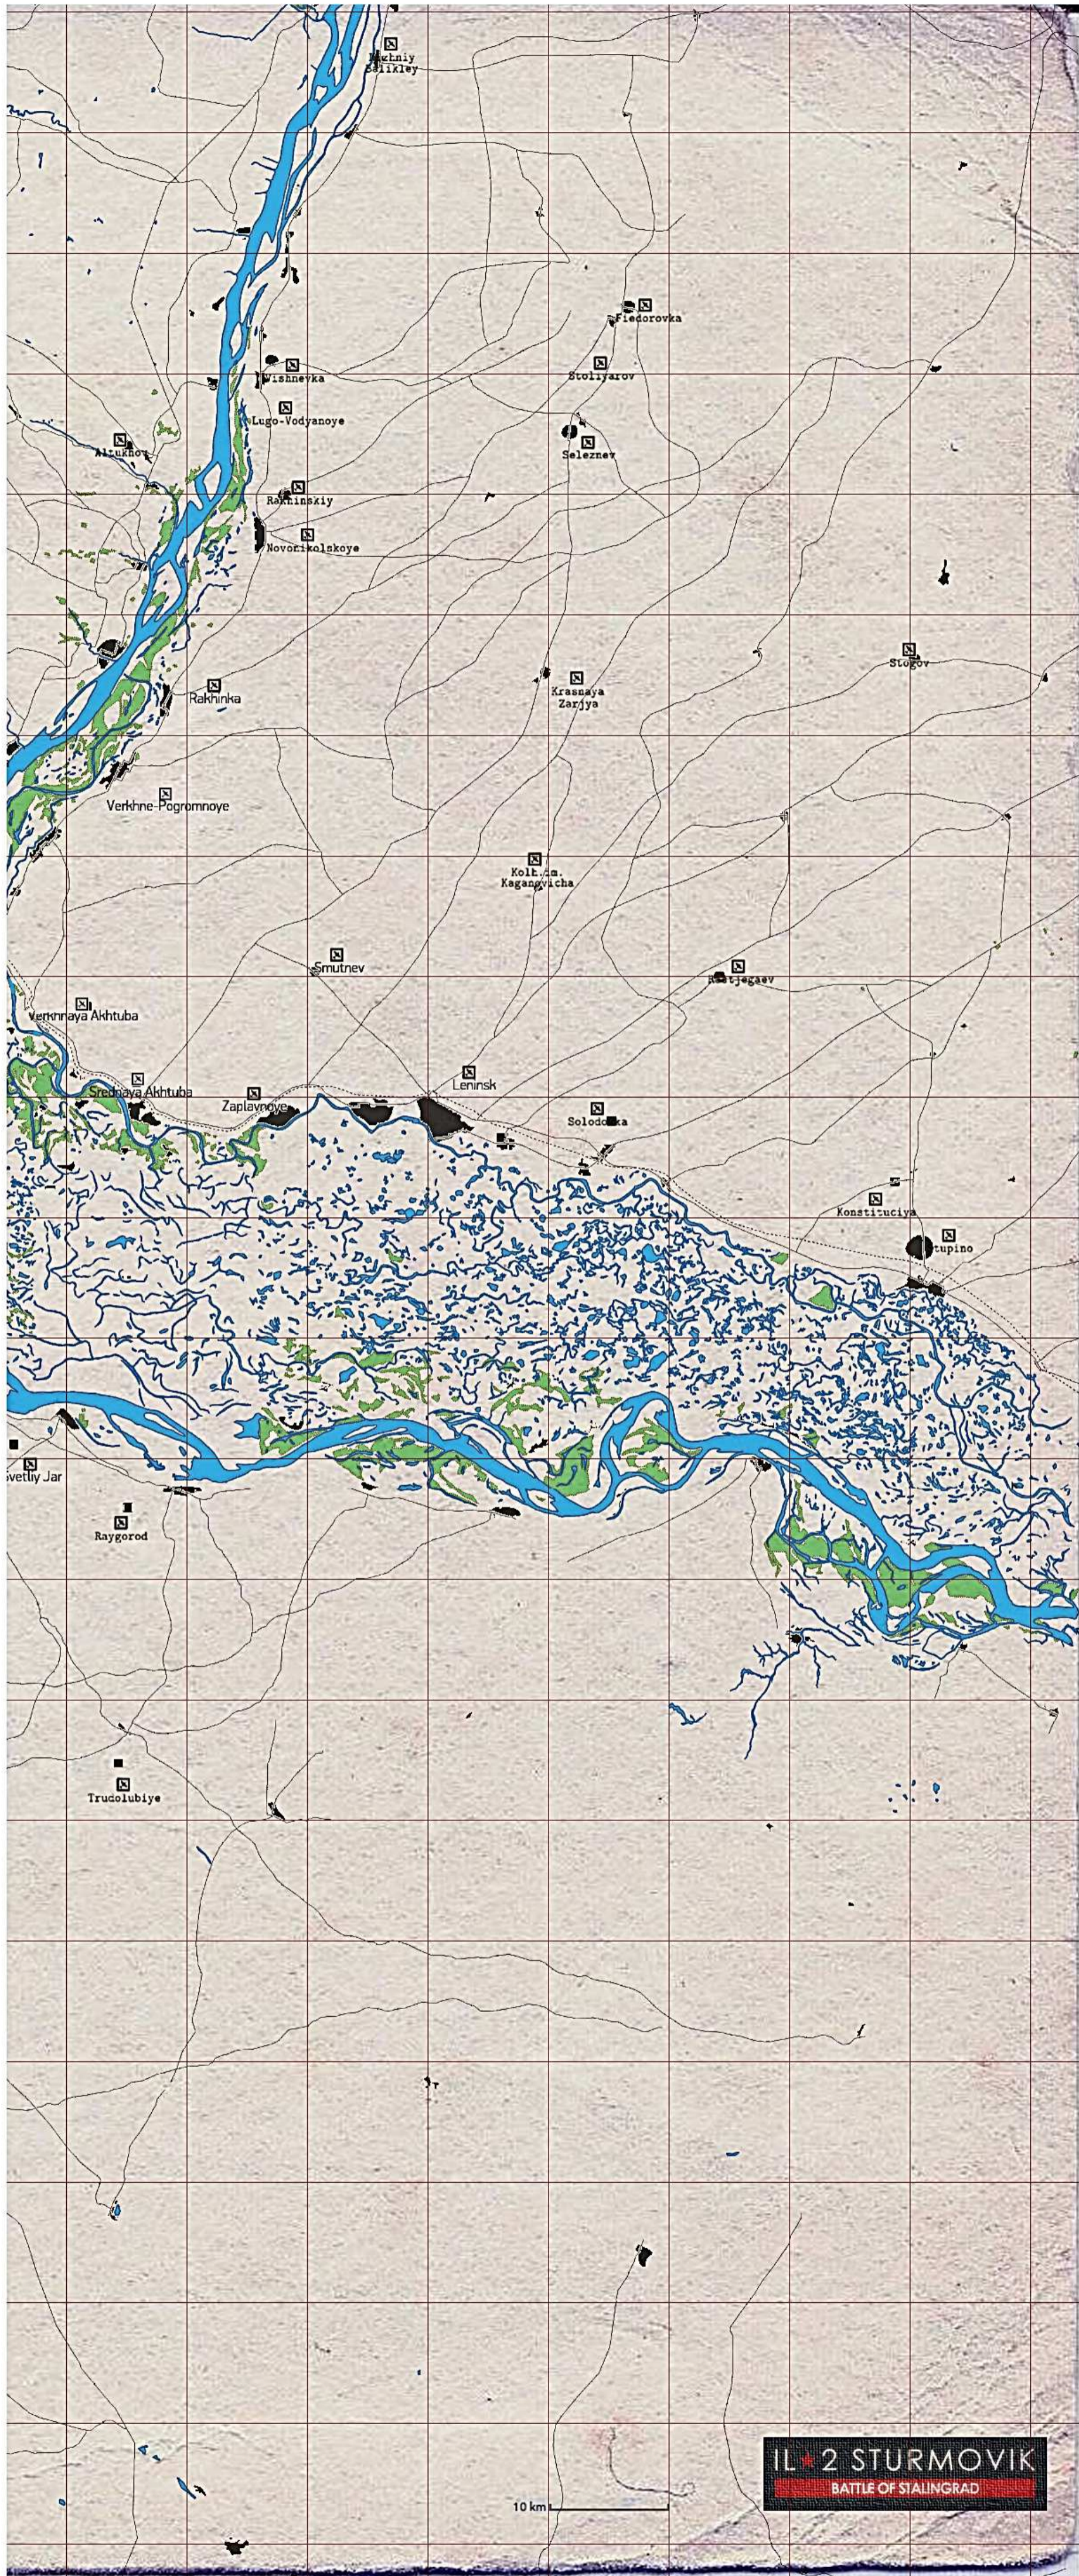

PRINT EACH ON A3 PAPER

Cut this white part and glue this map on the middle part

IL-2 STURMOVİK
BATTLE OF STALINGRAD

10 km

Glue Here the side Map

PRINT EACH ON A3 PAPER

PRINT EACH ON A3 PAPER

Glue Here the side Map

PRINT EACH ON A3 PAPER

Cut this white part and glue this map on the middle part

PRINT EACH ON A3 PAPER