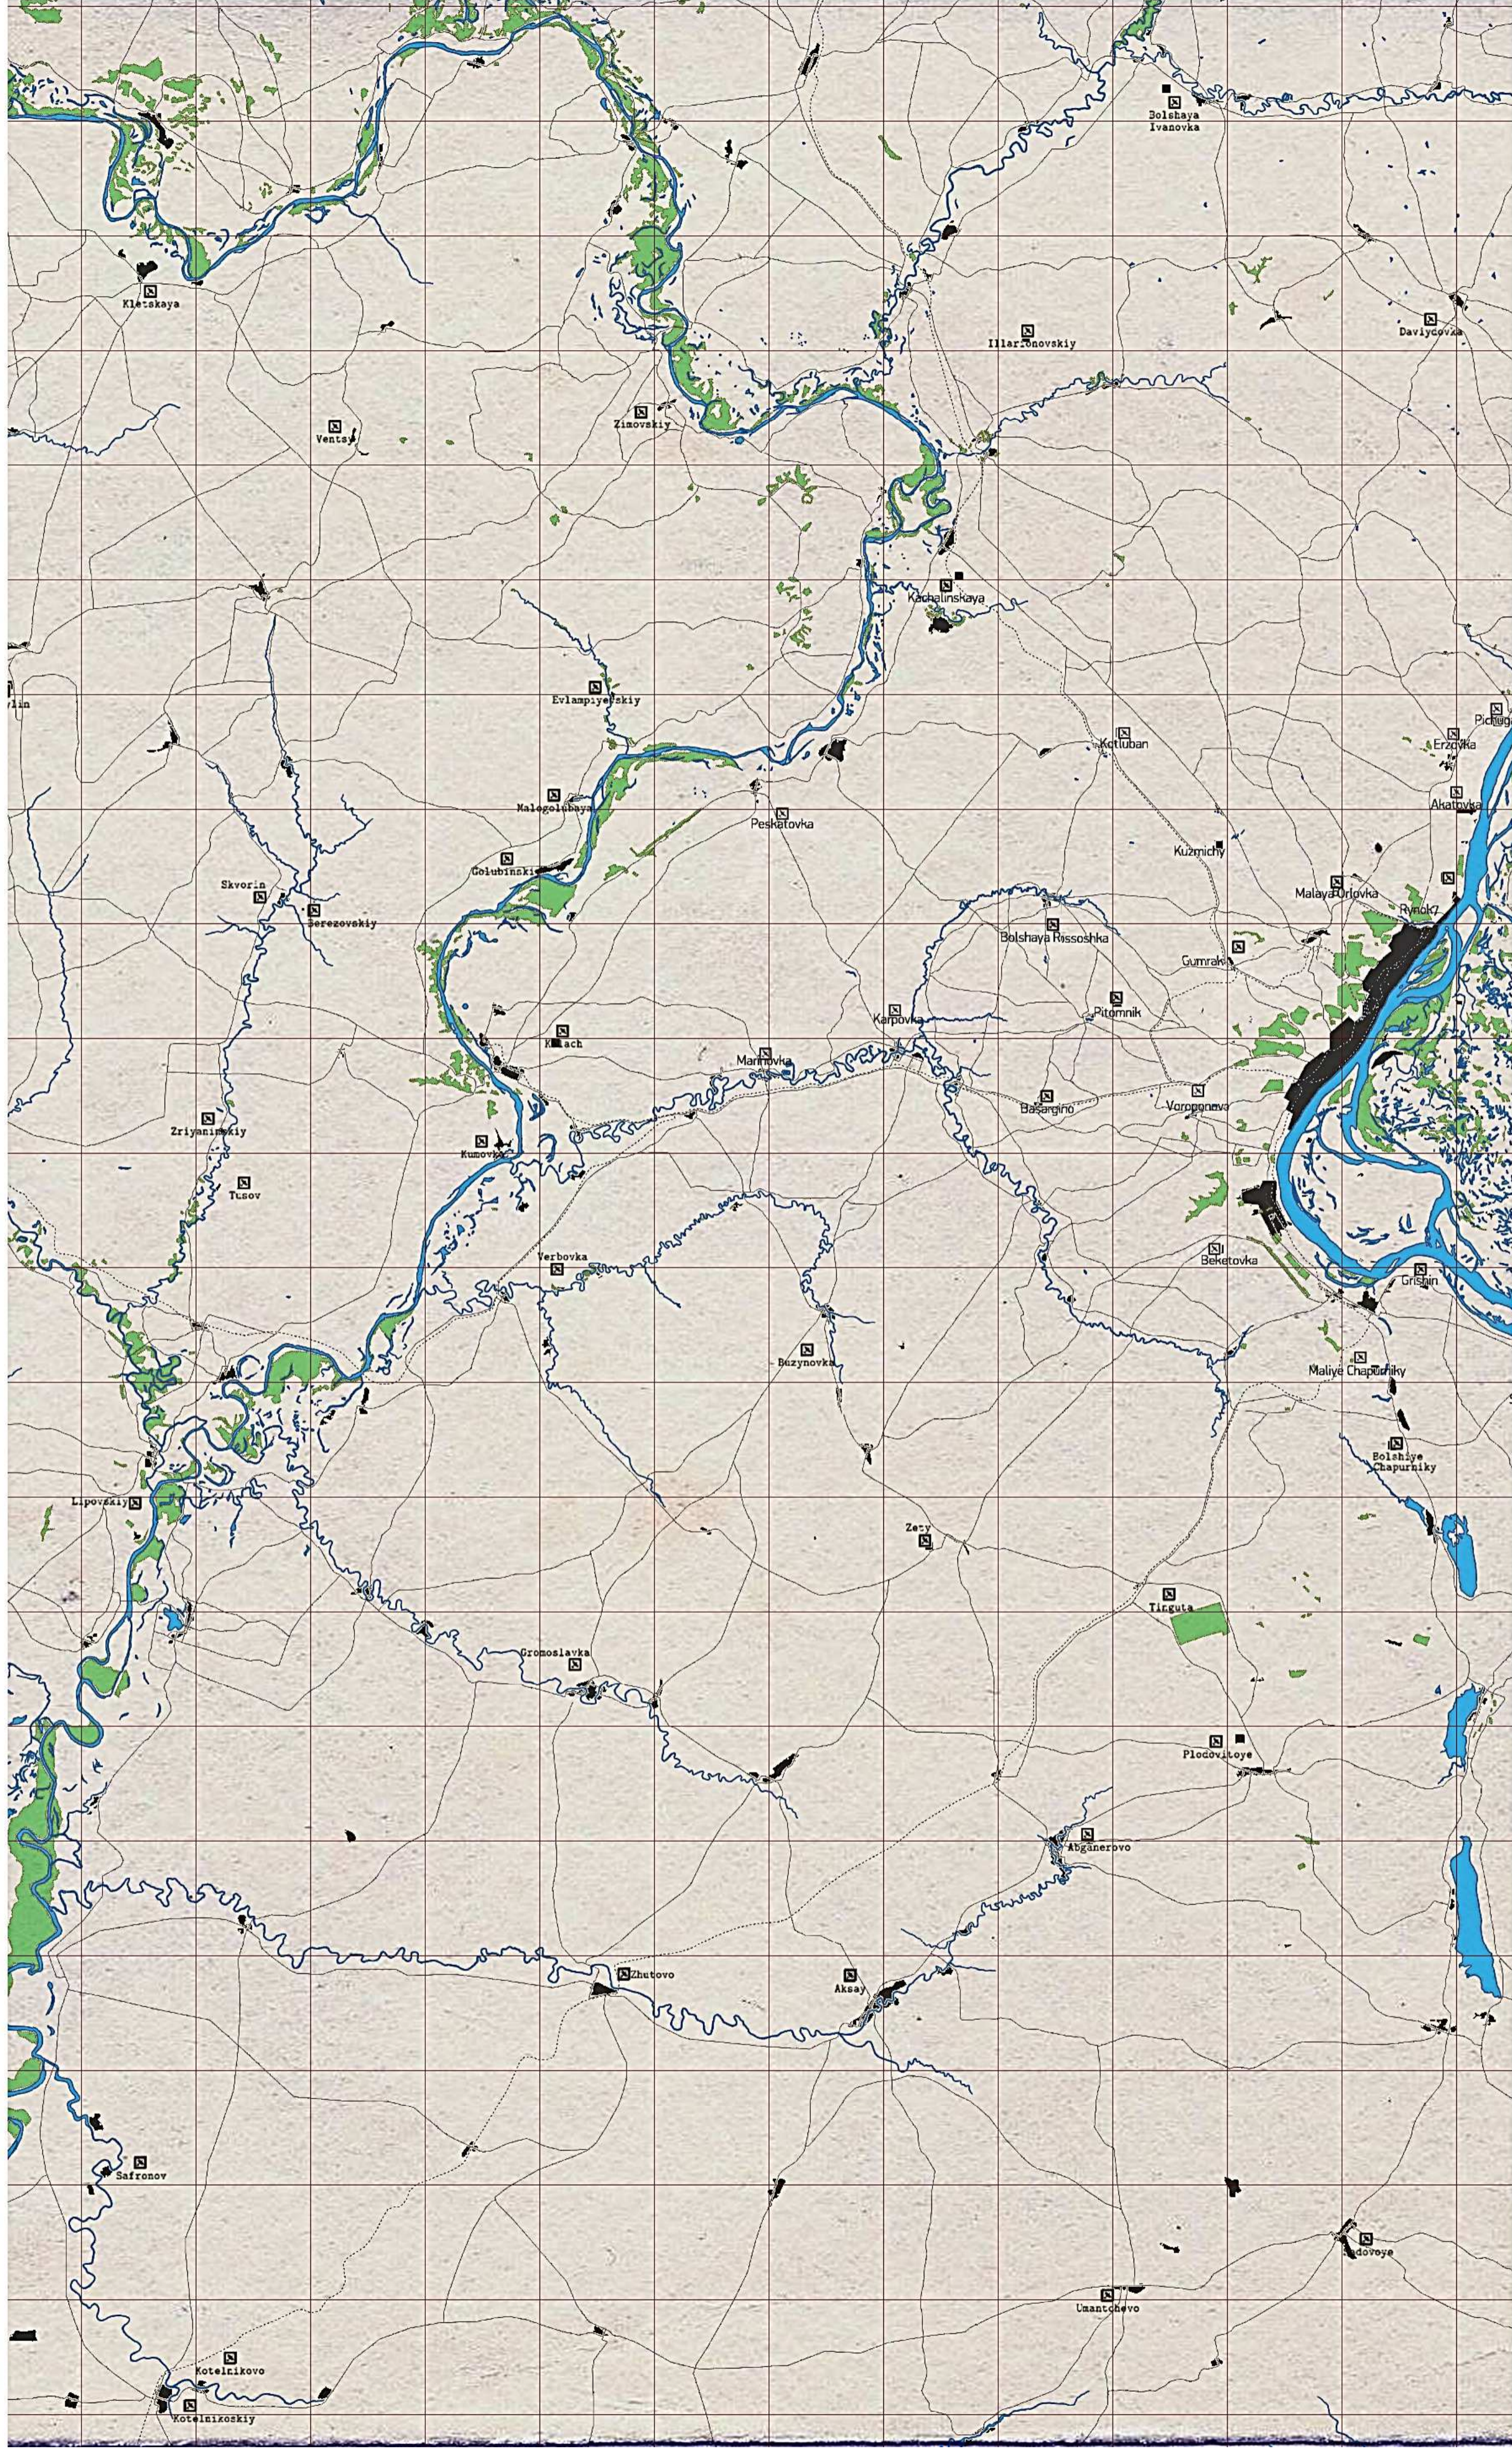

PRINT EACH ON A3 PAPER

Cut this white part and glue this map on the middle part

IL-2 STURMOVİK
BATTLE OF STALINGRAD

10 km

Glue Here the side Map

PRINT EACH ON A3 PAPER

PRINT EACH ON A3 PAPER

Glue Here the side Map

PRINT EACH ON A3 PAPER

Cut this white part and glue this map on the middle part

PRINT EACH ON A3 PAPER