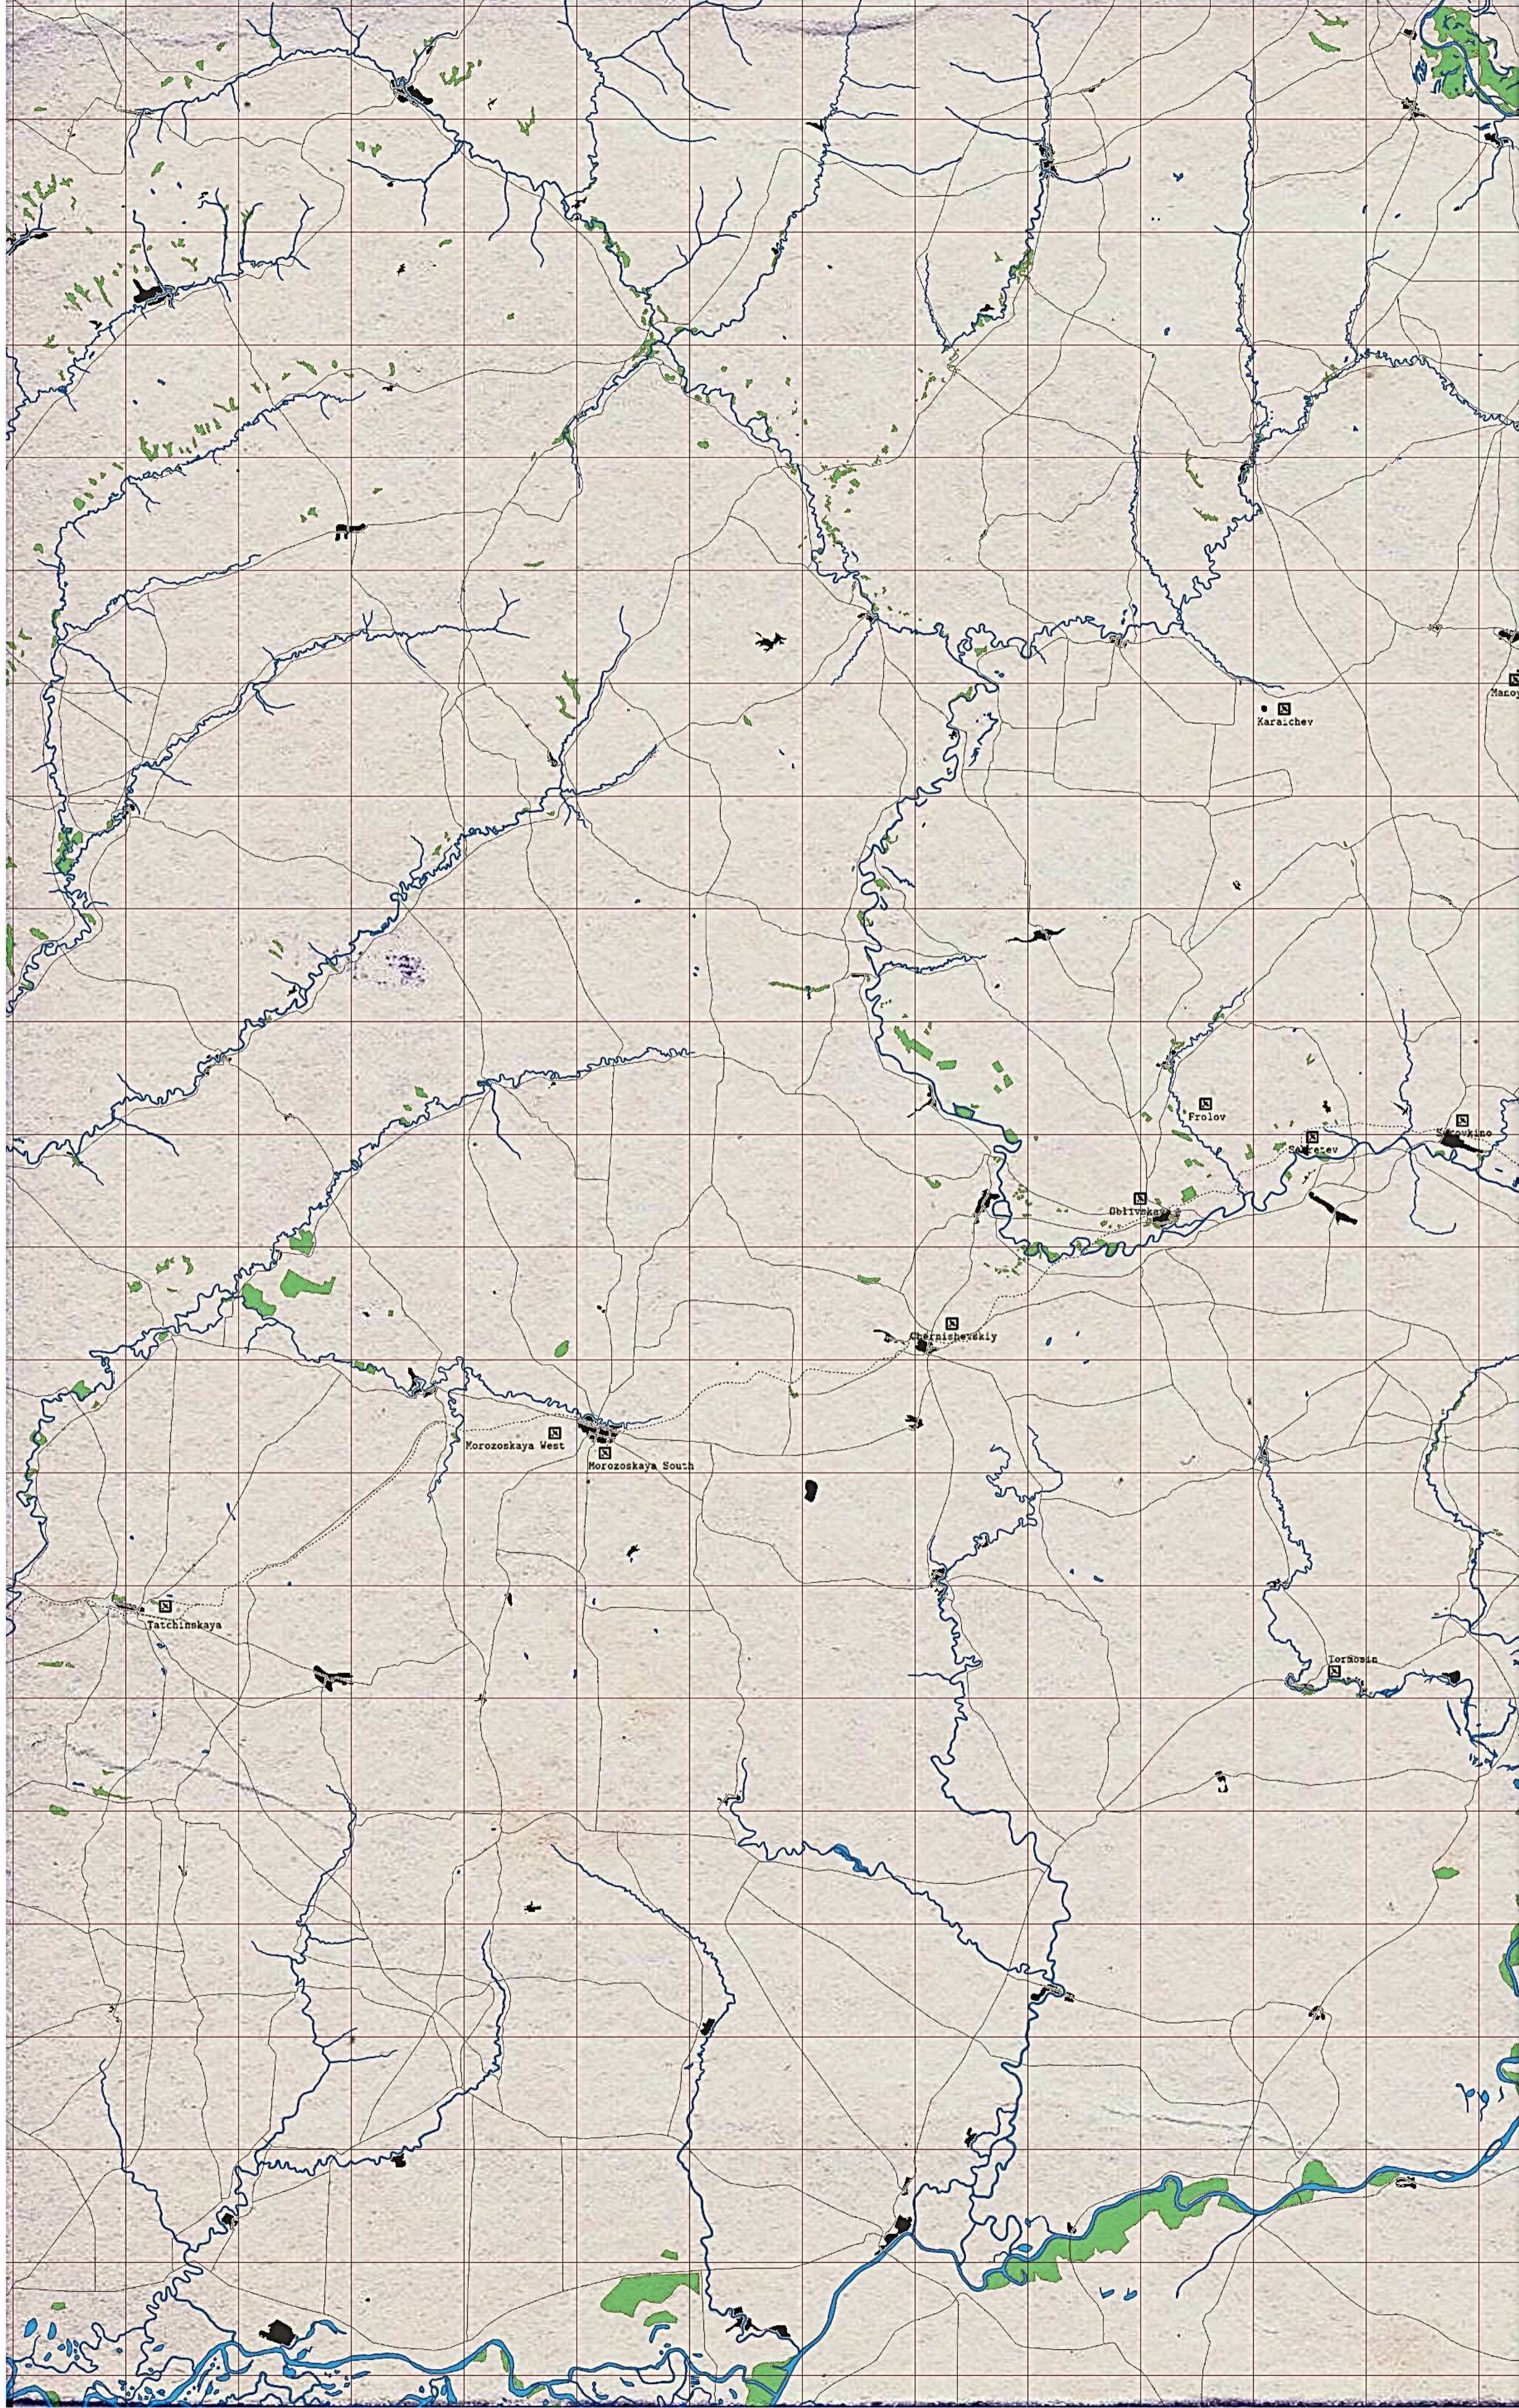

PRINT EACH ON A3 PAPER

Cut this white part and glue this map on the middle part

IL-2 STURMOVİK
BATTLE OF STALINGRAD

10 km

Glue Here the side Map

PRINT EACH ON A3 PAPER

PRINT EACH ON A3 PAPER

Glue Here the side Map

PRINT EACH ON A3 PAPER

Cut this white part and glue this map on the middle part

PRINT EACH ON A3 PAPER